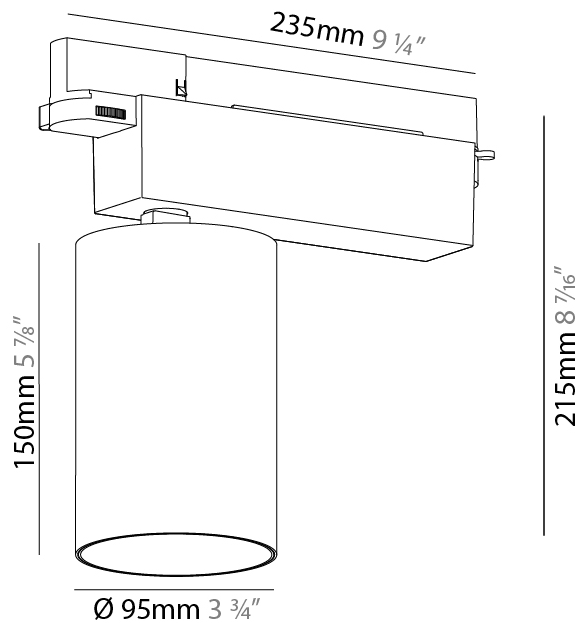

GENERAL

Series: Centriq
Subseries: Centriq 95
Brand: Prolicht
Division: Architectural
Mounting Type: Track
Mounting Location: Ceiling
Subcategory: Spots

PHYSICAL

Shape: Cylinder
Diameter (mm): 95
Diameter (in): 3 3/4
Length (mm): 235
Length (in): 9 1/4
Height (mm): 150
Height (in): 5 7/8
Light Distribution: Adjustable / Direct
Weight (kg): 1.495
Weight (lbs): 3.3
Fixture Finish: SSR / BKV / CWI / CRY / HAB / LAG / UFT / ITA / RUA / RUR / MIC / FTG / MYG / TWT / LOD / PUS / FRO / FUP / KIA / POP / BLS / SPG / MEY / GOH / GUM / CHC / COM / ABZ / JAG / OBR / MOS / ROR
Fixture Material: Aluminum

ELECTRICAL

Lamp Type: LED (Zhaga Standard)
Input Wattage (W): 26
Total Output Wattage (W): 23.6
Dimming: Tri-Mode (Non-Dimming and Phase Dimming (120Vac only) and 0-10V Dimming)
Driver Included: Yes
Driver Location: Integrated
Driver Type: Constant Current - Universal
Driver Class: Class 2
Input Voltage (V): 120 - 277
Constant Current (MA): 700

LED

Number of LEDs: 1
Color Temperature (°K): 2700 / 3000 / 3500 / 4000
Max. Delivered Lumen (lm): 2148 / 2289 / 2357 / 2405
Nominal Lumen (lm): 3113 / 3317 / 3416 / 3486
CRI: >90 CRI
Lamp Life (hrs): 50000
Upon Request: Special Color Temperature Special Led

OPTICAL

Reflector: 18 / 26 / 40
Adjustability: Rotational 340°; Tilt 90°
Upon Request: Special Beam Angles

RATINGS AND CERTIFICATIONS

Certified By: Certified for North American Standards
IP rating: IP20